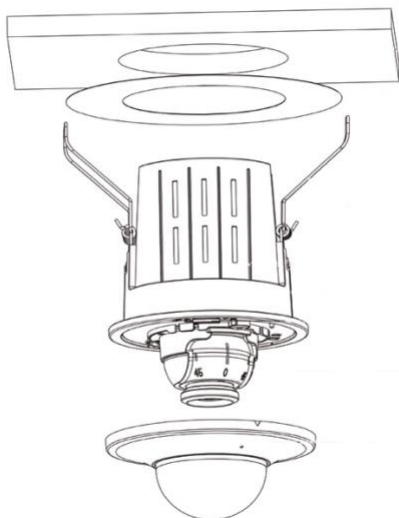

Accessories: