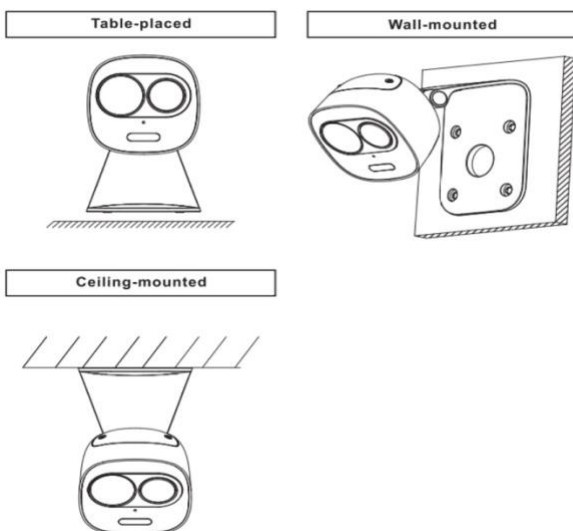

Mounting:

Dimensions: