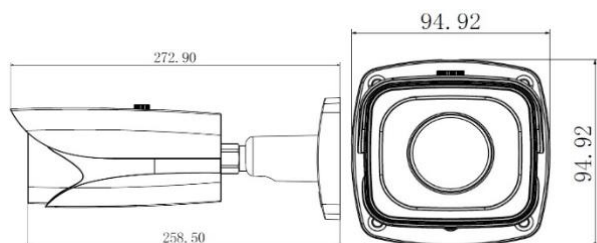

Dimensions (mm)