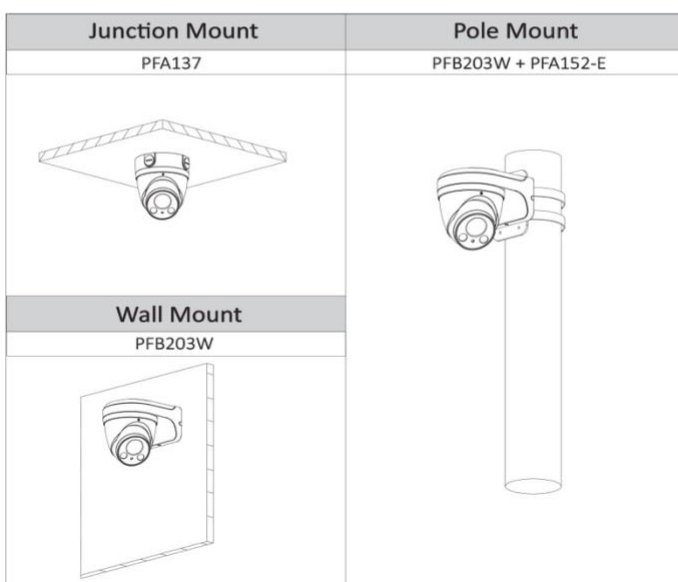

Electrical	
Power Supply	DC12V, PoE (802.3af)(Class 0)
Power Consumption	DC12V: 1.8W, 5.3W(IR On) PoE: 2.2W, 6.3W(IR On)
Environmental	
Operating Conditions	-30°C ~ +60°C (-22°F ~ +140°F) / Less than 95% RH
Storage Conditions	-30°C ~ +60°C (-22°F ~ +140°F) / Less than 95% RH
Ingress Protection	IP67
Vandal Resistance	N/A
Construction	
Casing	Metal
Dimensions	Φ122mm×102mm (4.8"×4.0")
Net Weight	0.60Kg (1.32lb)
Gross Weight	0.73Kg (1.61lb)

Accessories:

Optional:

PFA152-E
Pole Mount

PFB203W
Wall Mount

PFA137
Junction Box

Dimensions (mm/inch):