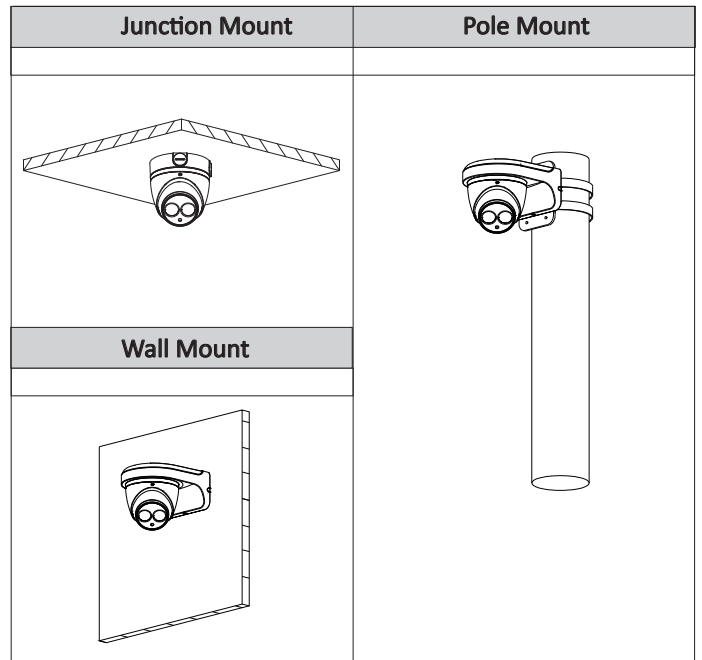

Structure

Casing	Metal throughout the whole casing
Dimensions	Φ106mm×93.6mm (Φ4.17"×3.69")
Net Weight	470g (1.04lb)
Gross Weight	620g (1.37lb)

TDOECS8503A

Ordering Information		
Type		Description
4K Camera		4K HDCVI IR Eyeball Camera
Accessories		Water-proof Junction Box (ceiling mount)
		Water-proof Wall Mount Bracket+Pole Mount Bracket (pole mount)
		Water-proof Wall Mount Bracket (wall mount)
		12V 1A Power Adapter
		12V 2A Power Adapter
		12V 1.5A Power Adapter