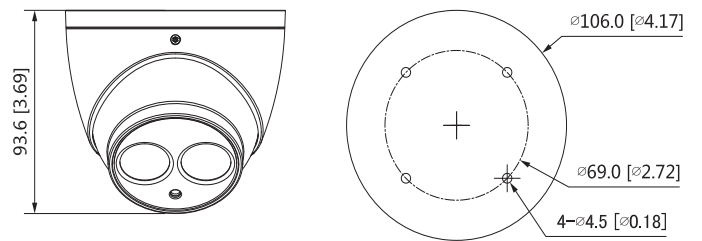

Accessories

Optional: