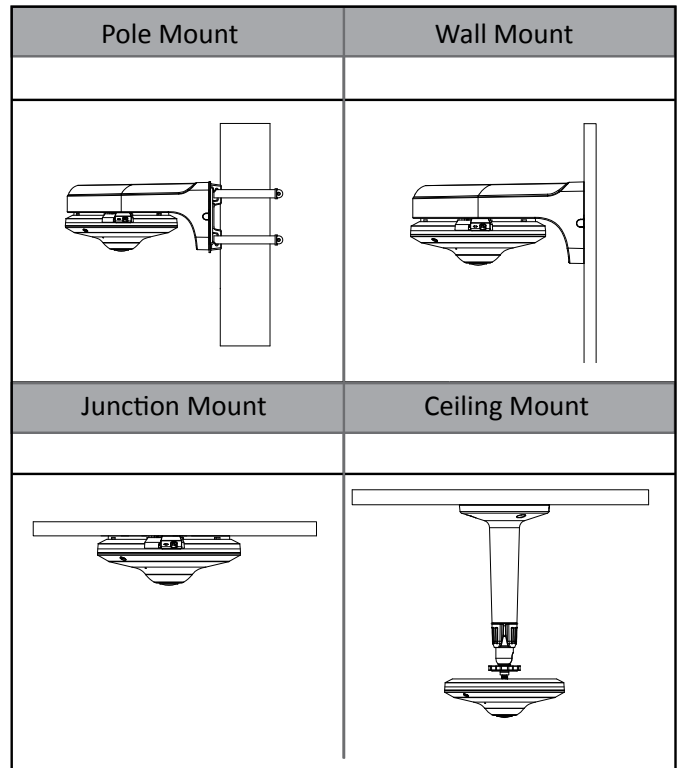

## Ordering Information

Type	Description
5MP camera	5MP Panoramic Network IR Fisheye Camera, PAL
	5MP Panoramic Network IR Fisheye Camera, NTSC
	5MP Panoramic Network IR Fisheye Camera, PAL
	5MP Panoramic Network IR Fisheye Camera, NTSC
Accessories (optional)	Wall Mount
	Pole Mount
	Ceiling Mount

## Accessories

Pole Mount

Wall Mount

Ceiling Mount

## Dimensions (mm/inch)