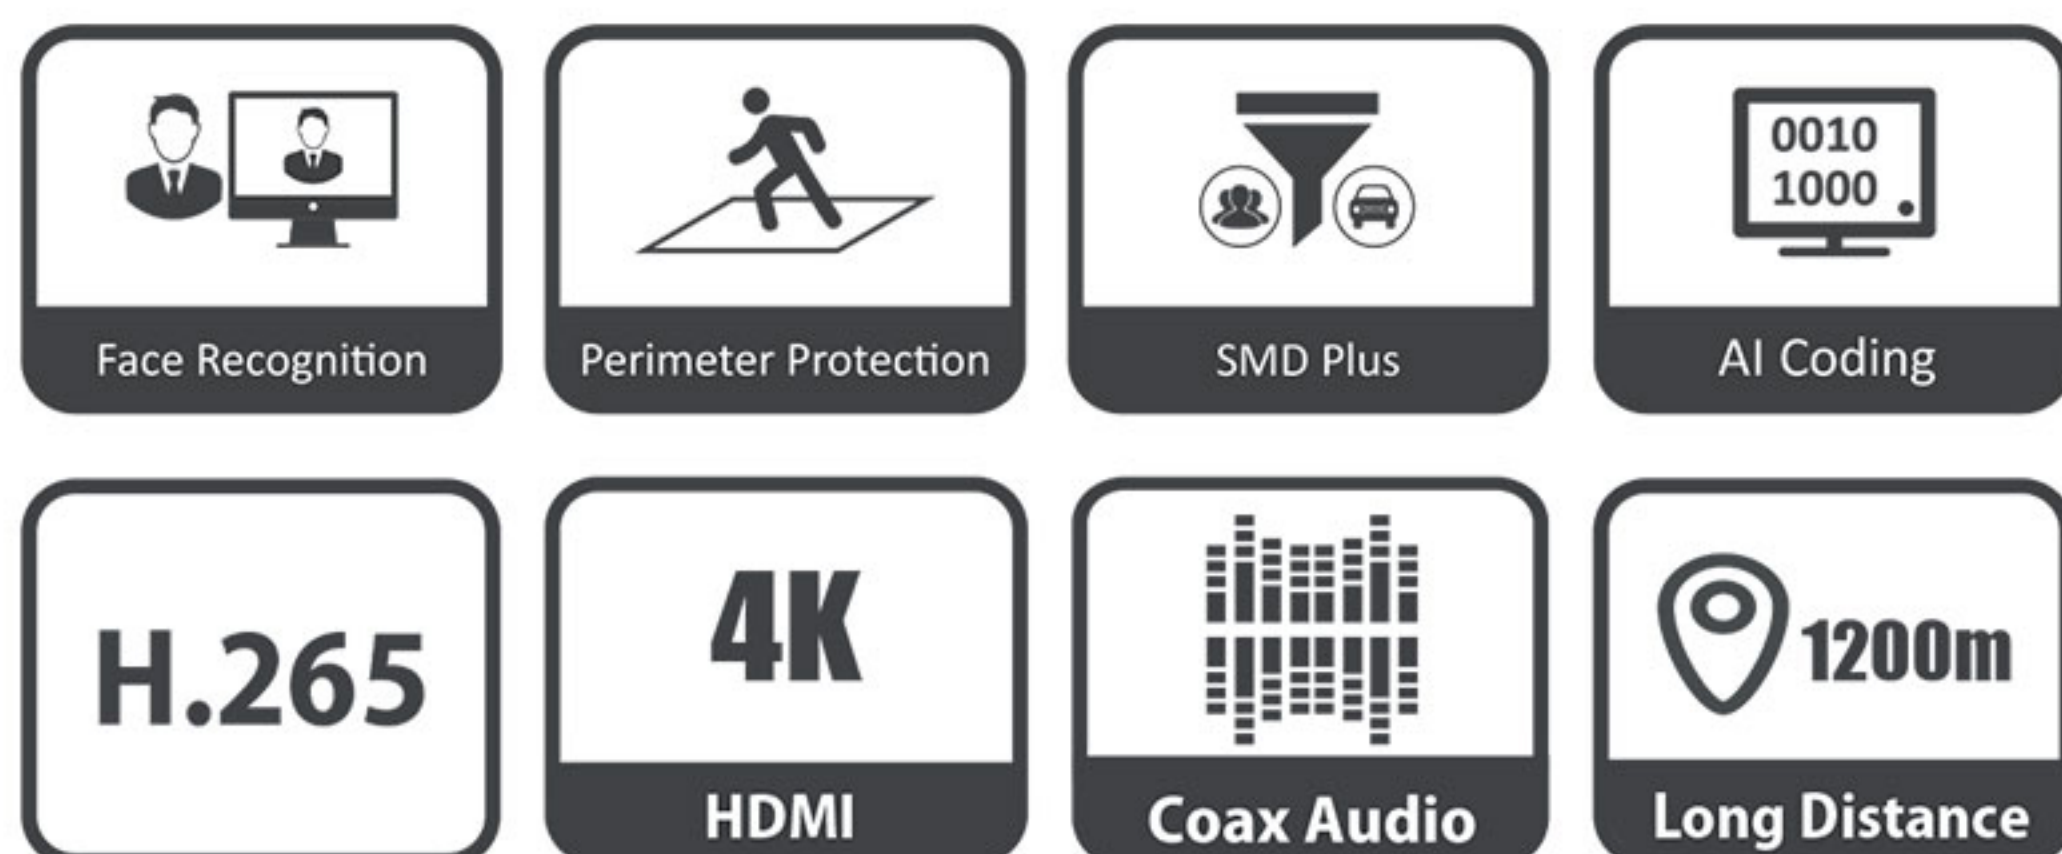

**VIDEO RECORDER**

**4 CHANNEL PENTA-BRID  
4K-N/5MP MINI 1U DIGITAL**

- H.265+/H.265 DUAL-STREAM VIDEO COMPRESSION
- SUPPORTS HDCVI/AHD/TVI/CVBS/IP VIDEO INPUTS
- MAX 32 CHANNELS IP CAMERA INPUTS, EACH CHANNEL UP TO 8MP; MAX 128 MBPS INCOMING BANDWIDTH
- PERIMETER PROTECTION AND SMD PLUS
- UP TO 2 CHANNELS VIDEO STREAM (ANALOG CHANNEL) HUMAN FACE RECOGNITION
- IOT & POS FUNCTIONALITIES

**REAL TIME FACE RECOGNITION**

Video stream real time face recognition.

Facial attributes analysis

features including gender, age, expression, glasses, moustache, mouth

mask. Identify people and also capture, record faces with metadata.

Facial feature filtering while real time display, only show faces with target features.

**PERIMETER PROTECTION**

Automatically filtering out false alarms caused by animals, rustling leaves, bright lights, etc. Enables system to act secondary recognition for the targets. Improving alarm accuracy.