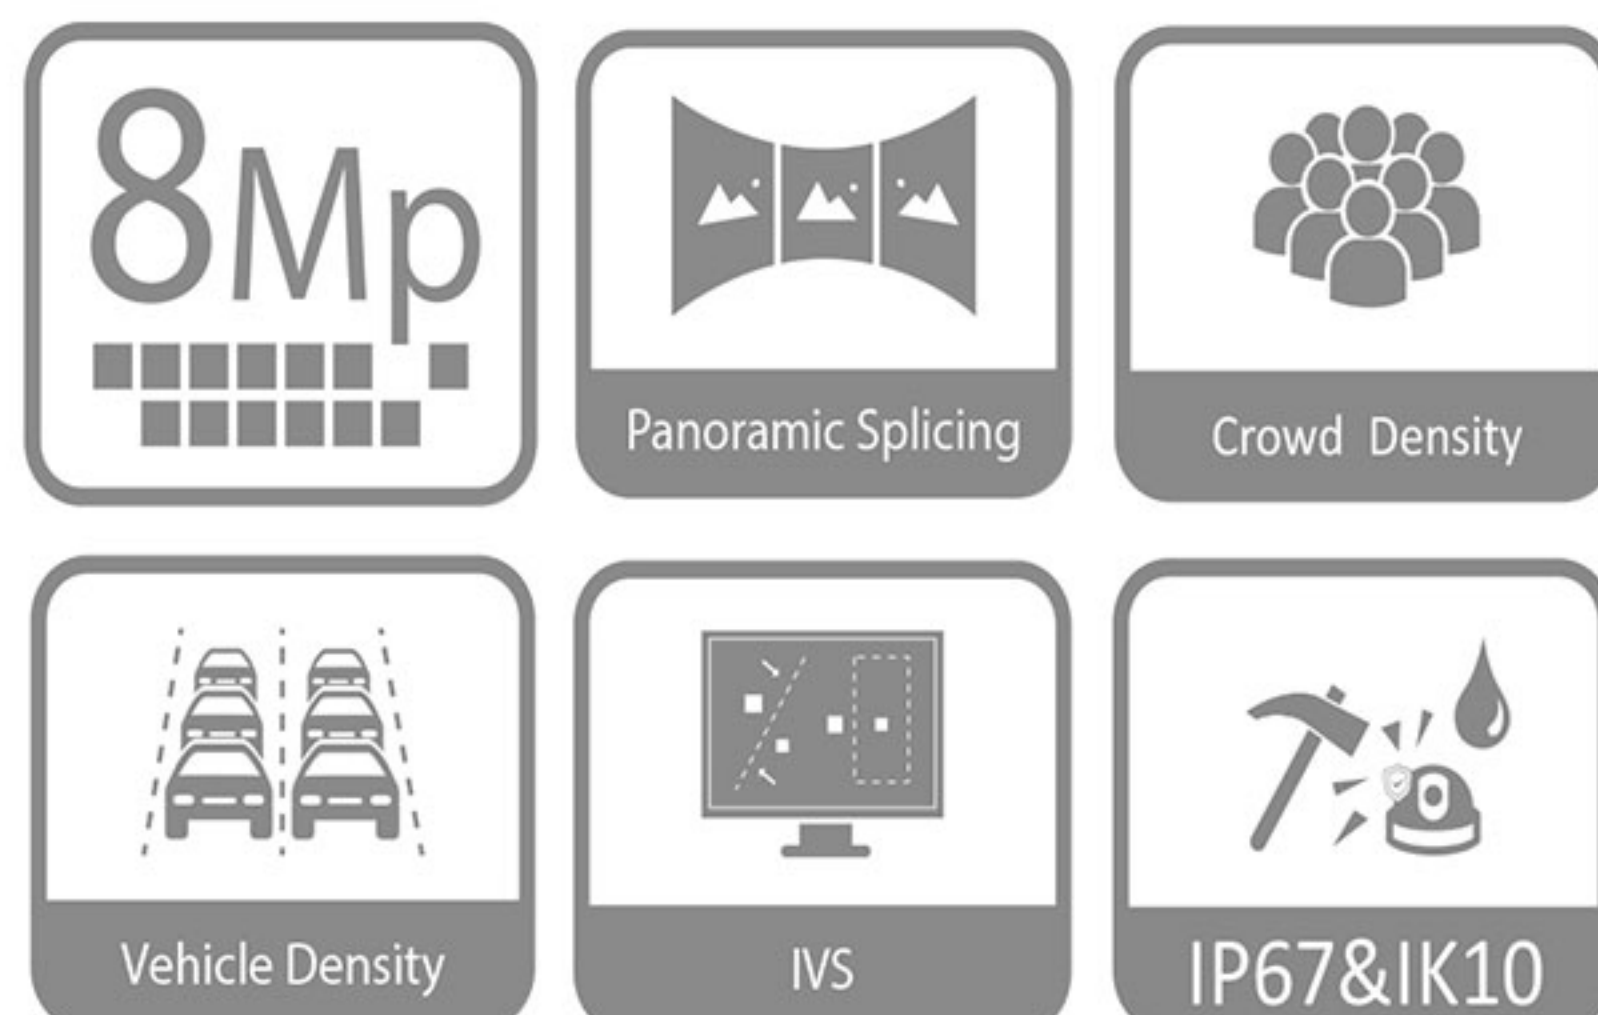

PANORAMIC DOME NETWORK CAMERA 4X2MP MULTI-SENSOR

**TDODIS830P PROVIDES PRECISE,
RELIABLE AND COMPREHENSIVE
AI SOLUTIONS FOR VERTICALS.**

**PROJECT-ORIENTED PRODUCTS
INCLUDING IPC, NVR, PTZ, XVR,
THERMAL AND SOFTWARE PLATFORM**

PANORAMIC SPLICING

Deletes overlapped area and splices multiple images to be a complete panorama. The field of view of the spliced image can be up to 360°

Improves surveillance efficiency and user experience. Generally, after splicing, the field of view of four-sensor camera can be 180°, and the field of view of eight-sensor camera can be 360°

IVS

With advanced video algorithm, IVS technology supports intelligent functions, such as tripwire and intrusion.