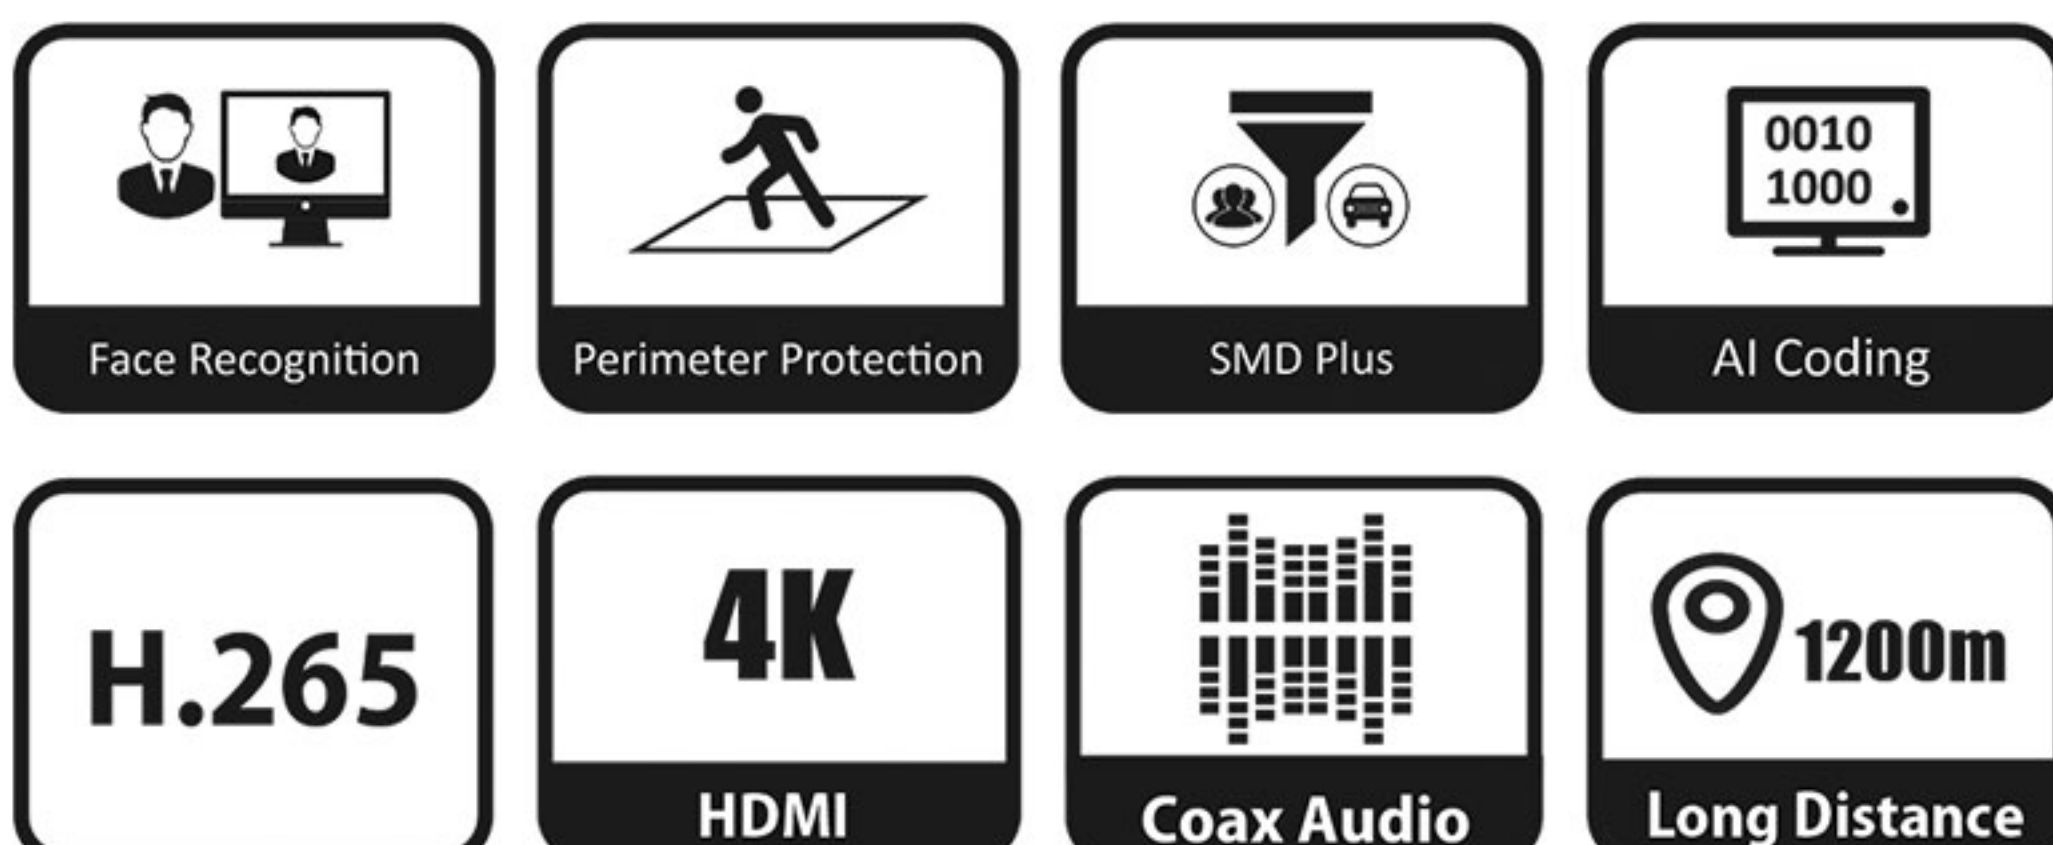

VIDEO RECORDER

32 CHANNEL PENTA-BRID
DIGITAL VIDEO RECORDER

- REAL TIME FACE RECOGNITION
- PERIMETER PROTECTION
- SMD PLUS
- AI CODING
- SMART H.265+
- HDCVI/AHD/TVI/CVBS AUTO-DETECT
- COAXIAL AUDIO/UPGRADE/ALARM
- LONG DISTANCE TRANSMISSION
- AI SEARCH

REAL TIME FACE RECOGNITION

Video stream real time face recognition. Facial attributes analysis features including gender, age, expression, glasses, moustache, mouth mask. Identify people and also capture, record faces with metadata. Facial feature filtering while real time display, only show faces with target features.

PERIMETER PROTECTION

Automatically filtering out false alarms caused by animals, rustling leaves, bright lights, etc. Enables system to act secondary recognition for the targets. Improving alarm accuracy.